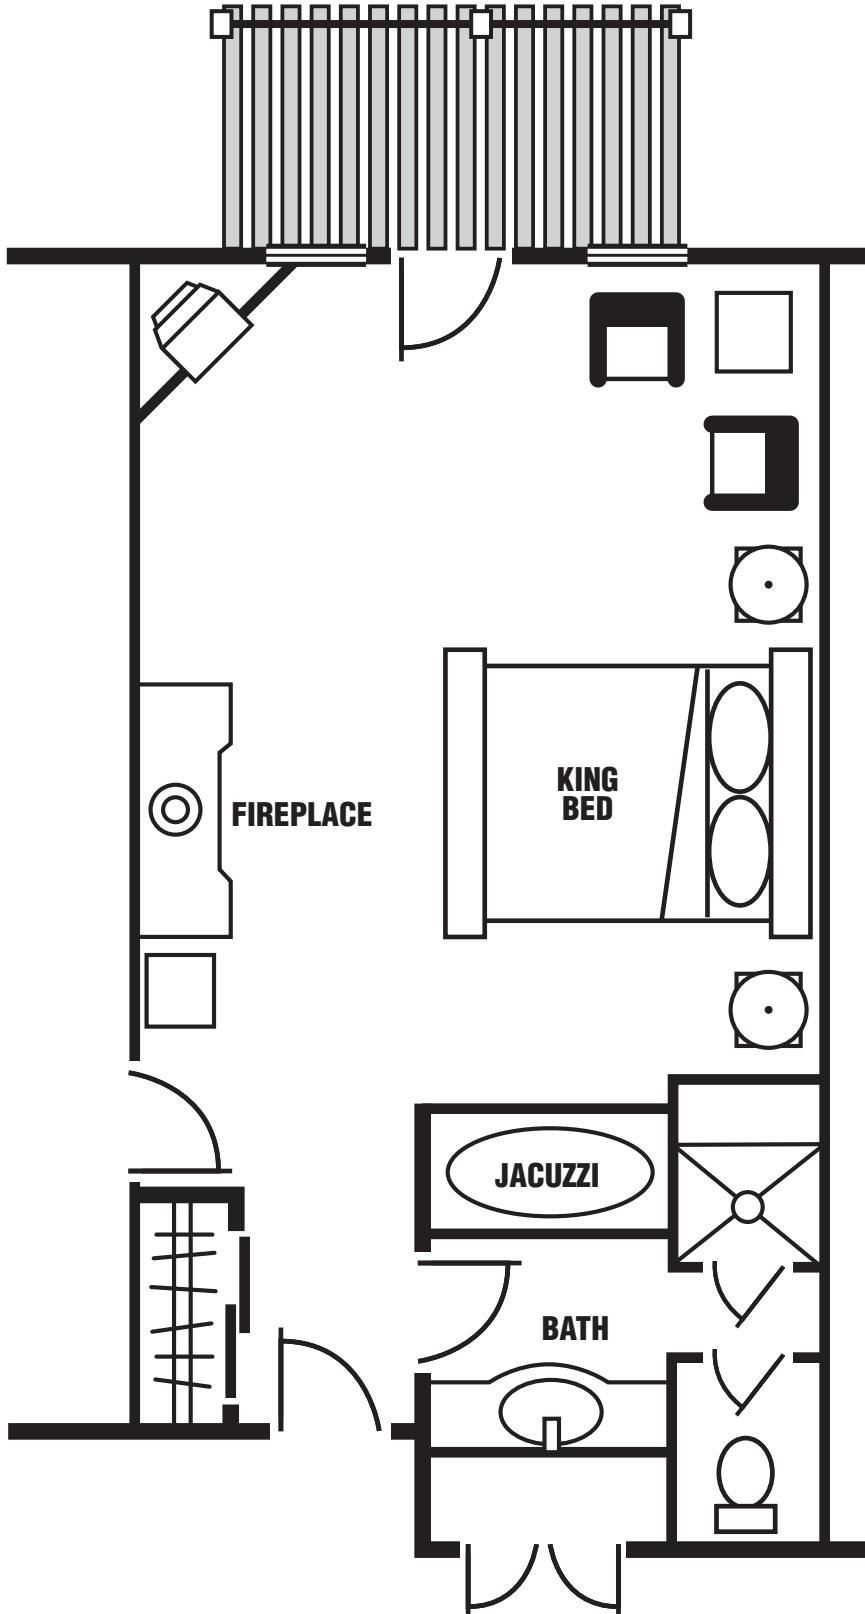

 **BIG CEDAR**[®]
America's Premier Wilderness Resort

**FALLS LODGE
DELUXE KING ROOM**

Located on the top floor of Falls Lodge, this deluxe room has a cabin feel featuring one king size bed, a gas fireplace with hand-carved wooden mantle, Jacuzzi bath with separate shower, cedar closet with safe and a balcony overlooking the valley.