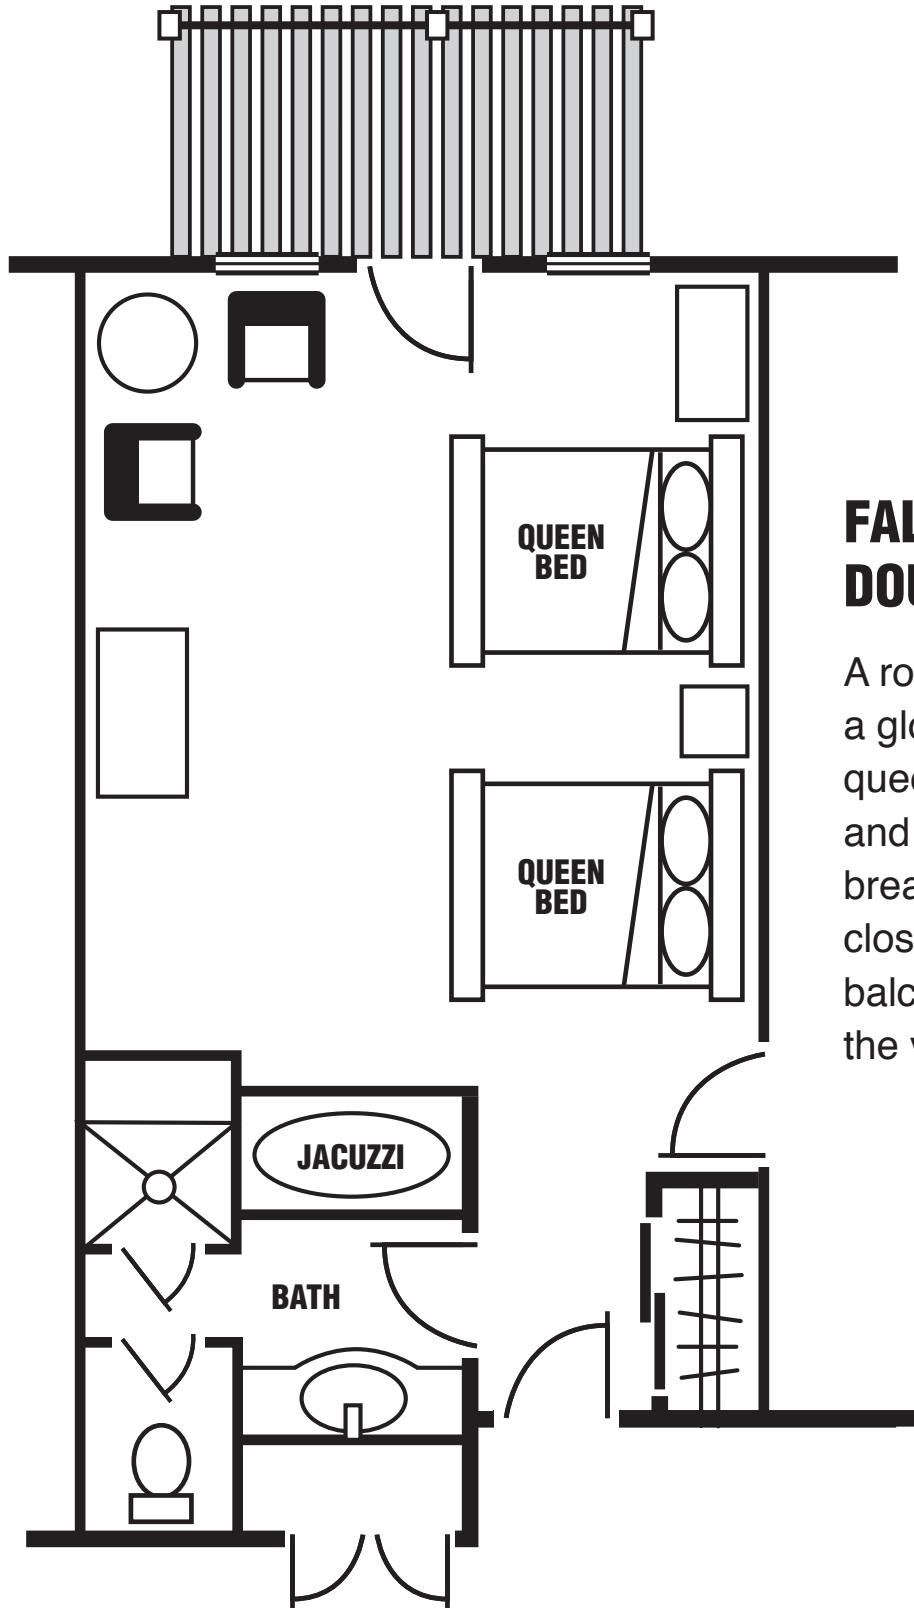

 **BIG CEDAR**[®]
America's Premier Wilderness Resort

**FALLS LODGE
DOUBLE QUEEN ROOM**

A room with a cabin feel in a glorious lodge with two queen beds, Jacuzzi bath and separate shower, breakfast table, cedar closet with safe, and a balcony overlooking the valley.