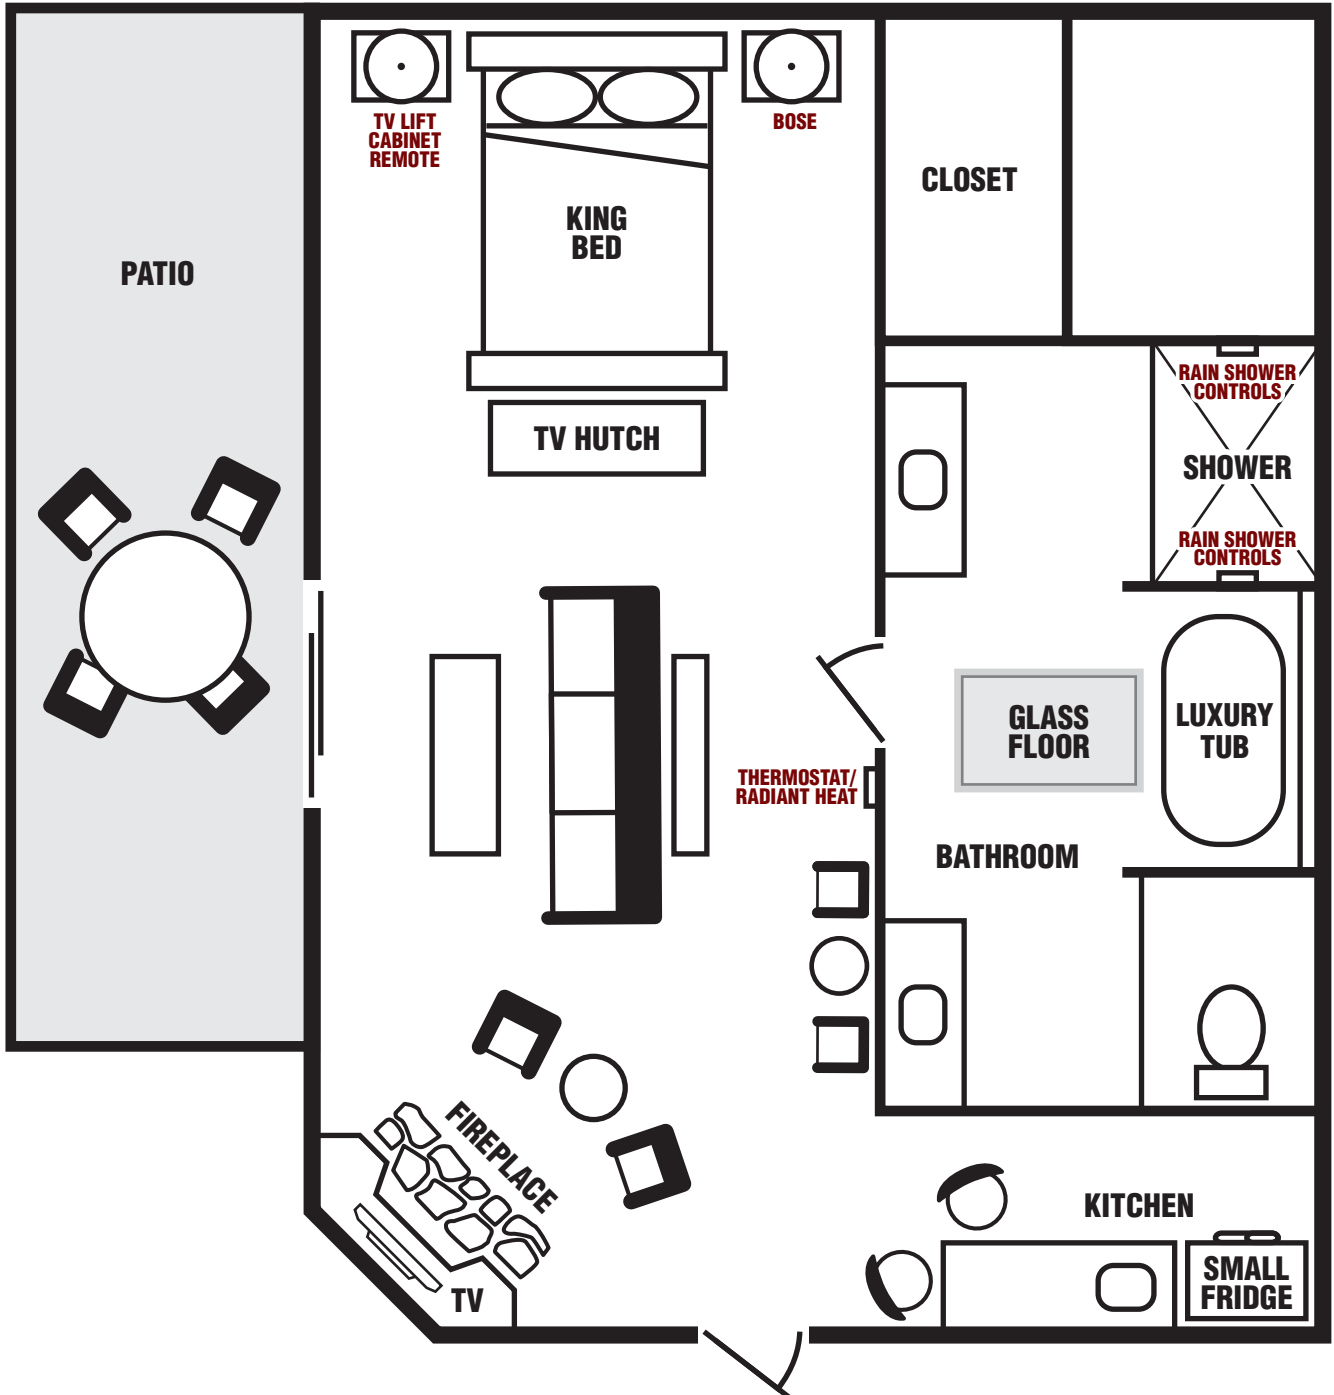

BIG CEDAR LODGE

AMERICA'S PREMIER WILDERNESS RESORT

SPA COTTAGE

Designed with relaxation in mind, this one-of-a-kind streamside cottage is the ideal private retreat. Located just steps from the world-class Cedar Creek Spa, this luxury accommodation mirrors the charming Tudor style of the Spa. Built over the stream, you will enjoy interior and exterior views of the creek trickling below.

Spa Cottage may have minor variations in furniture and placement.