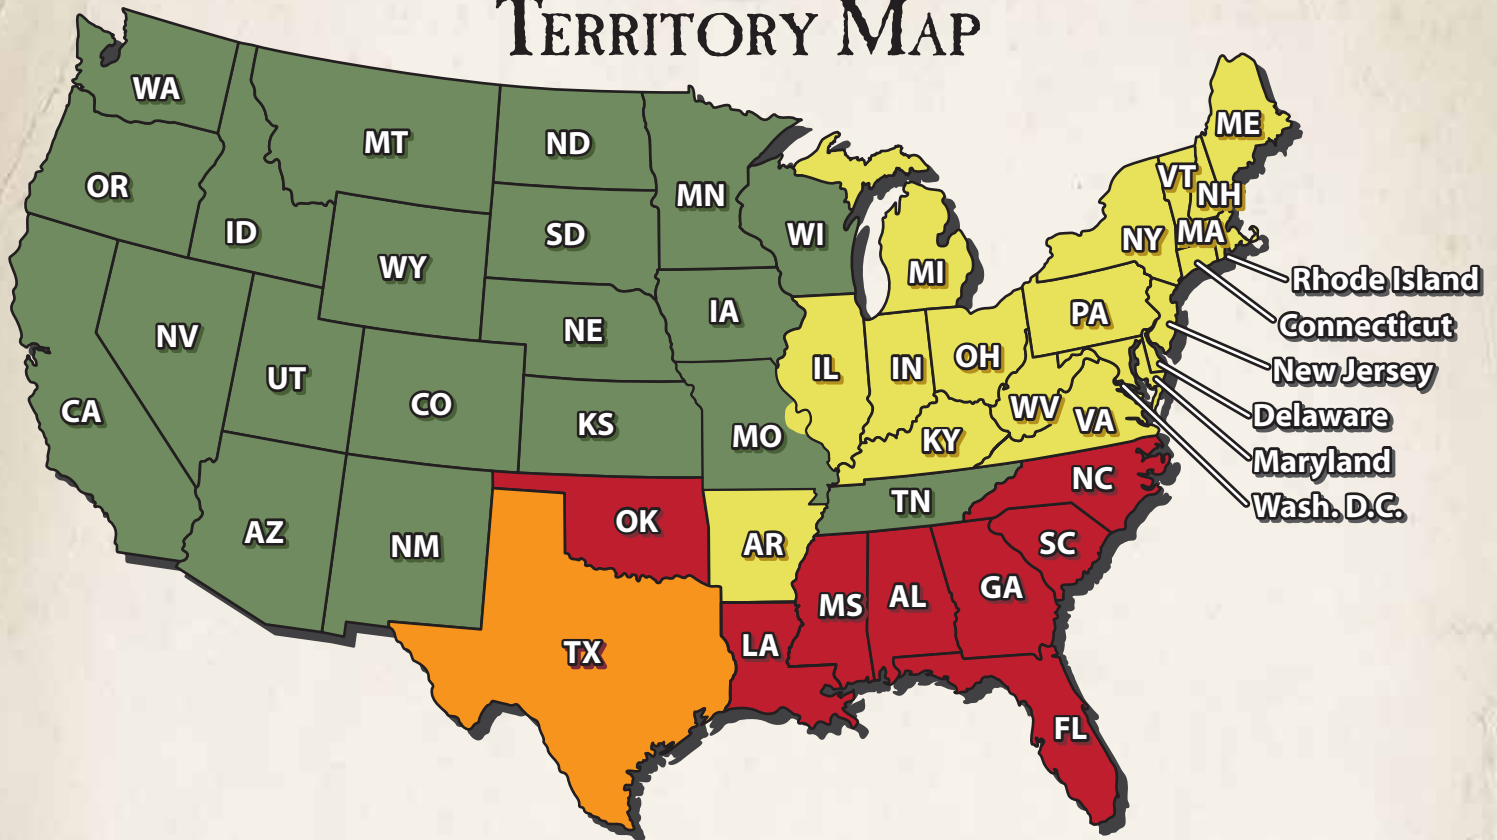

TERRITORY MAP

Jodie King
 Regional Sales Manager
 (417) 339-5134
jlking@big-cedar.com

Tanya Dixon
 Regional Sales Manager
 (417) 544-4088
trdixon@big-cedar.com

Taylor Gossen
 Regional Sales Manager
 (417) 339-5146
tzgossen@big-cedar.com